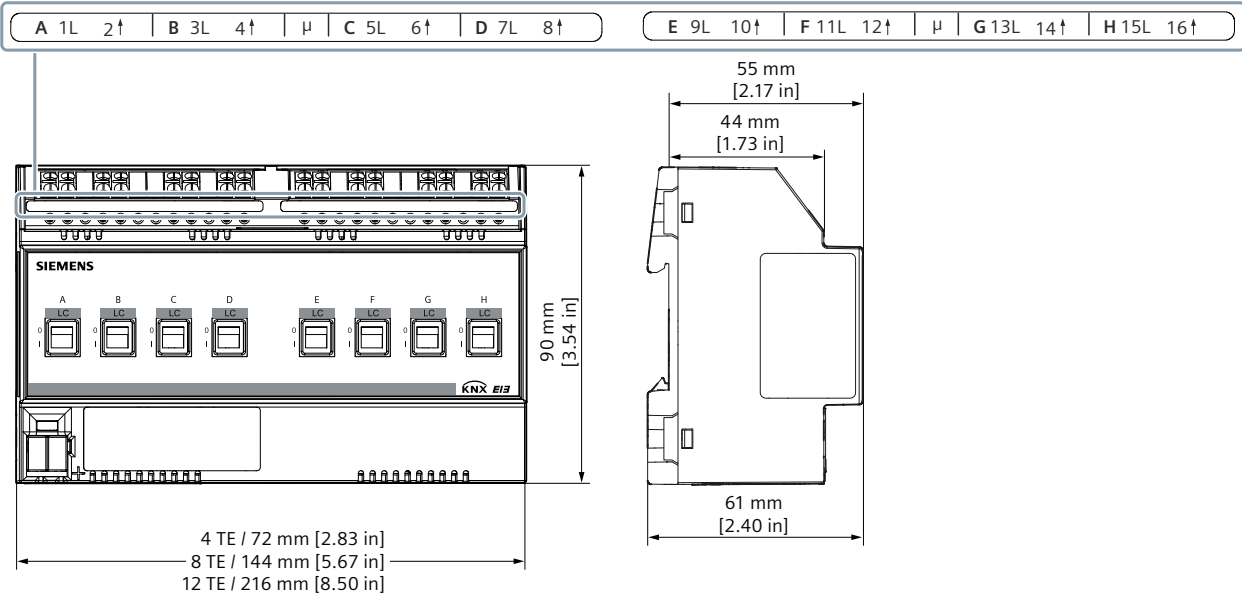

Technical Documentation:
<http://www.siemens.com/gamma-td>

Technical Support
<http://www.siemens.com/supportrequest>

FAQ:
<https://support.industry.siemens.com/cs/ww/en/ps/faq>