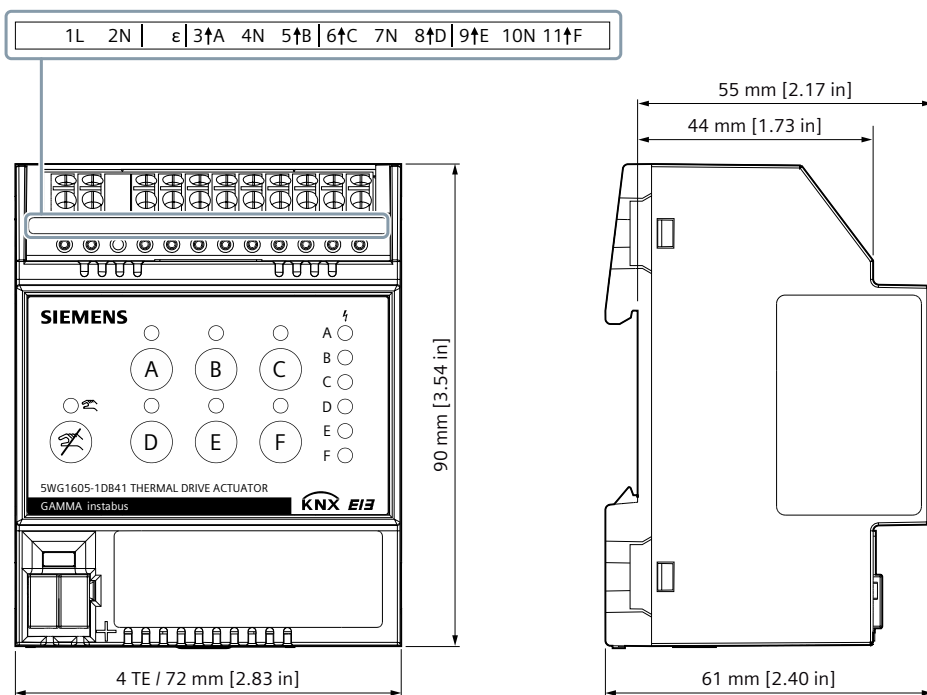

Technical Documentation:
<http://www.siemens.com/gamma-td>

Technical Support
<http://www.siemens.com/supportrequest>

FAQ:
<https://support.industry.siemens.com/cs/ww/en/ps/faq>